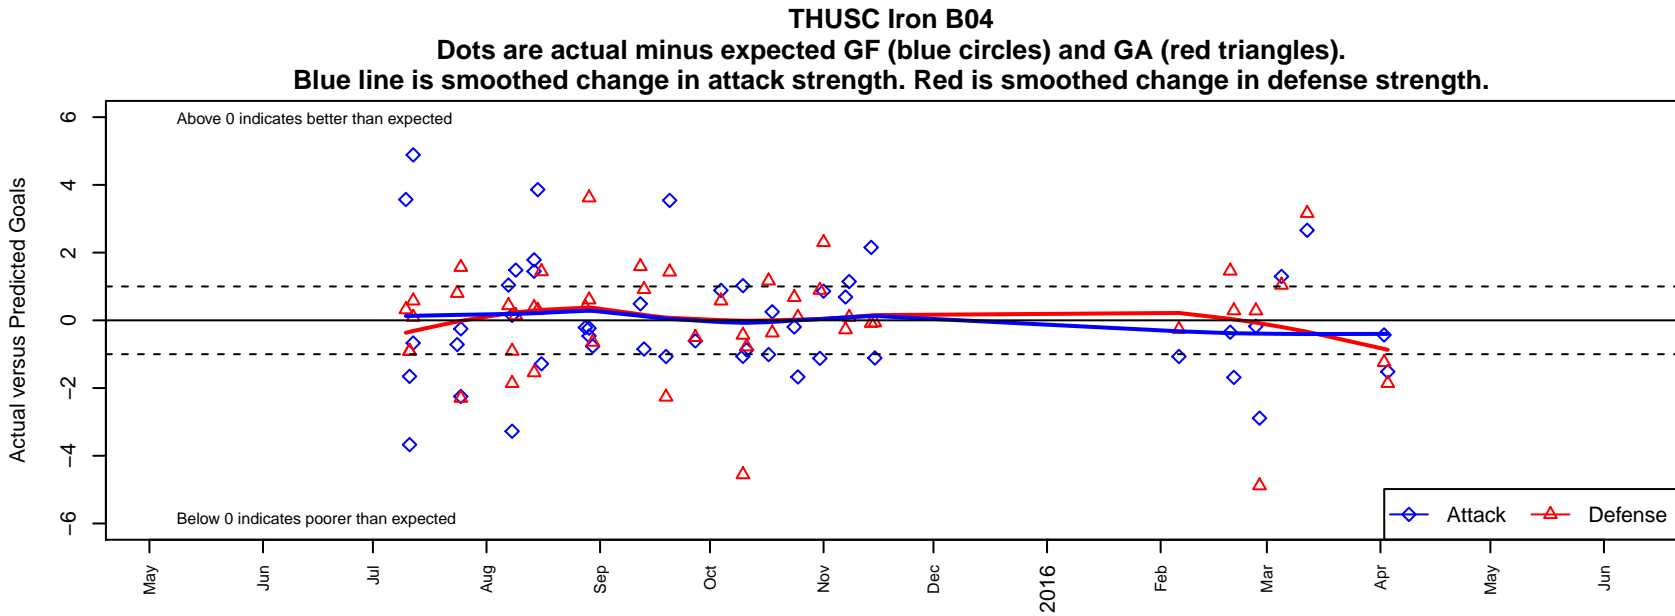

THUSC Iron B04

Tualatin Hills United SC
 Beaverton, OR
 B04 total strength=401
 attack=0.31 defense=0.2
 fall league = PTT B04 Div 1 Green
 spr league = Spr OYS B04 Premier White

alt names used:
 THUSC IRON (OR)
 THUSC Iron
 UNITED IRON (OR)
 THUSC IRON (OR)
 THUSC United Iron
 THUSC United Iron
 THUSC U11 Iron
 THUSC United Iron

**attack and defense variance (black dot)
relative to other teams
and top 10 in region**

**attack and defense rating
relative to others at age
and all opponents in last 13 months**

Performance relative to 13 month average