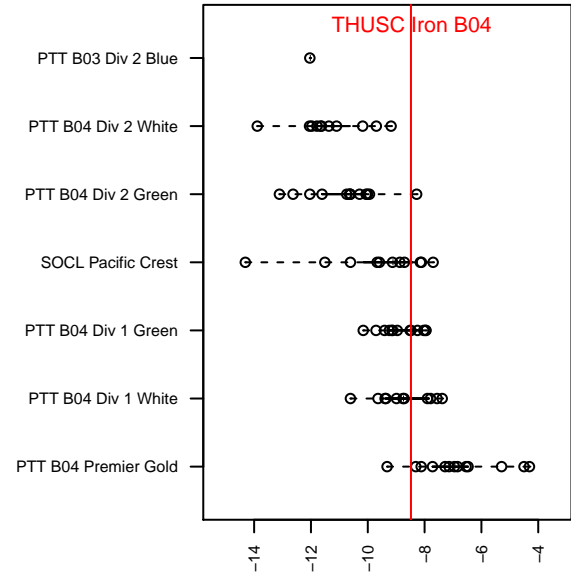

THUSC Iron B04

Tualatin Hills United SC
 Beaverton, OR
 B04 total strength=401
 attack=0.31 defense=0.2
 fall league = PTT B04 Div 1 Green
 spr league = Spr OYS B04 Premier White

alt names used:
 THUSC IRON (OR)
 THUSC Iron
 UNITED IRON (OR)
 THUSC IRON (OR)
 THUSC United Iron
 THUSC United Iron
 THUSC U11 Iron
 THUSC United Iron

Venues played:
 2015 United Cup 9v9 U11
 2015 Oswego Nike Cup Gold U11
 2015 Bend Premier Cup U11B 9v9 SILVER U11
 2015 Mt Hood Challenge U11
 2015 NWCL U11 U11
 2015 PTT B04 Division 1 Green
 2015 OYS Presidents Cup B04
 2015 Spr OYS B04 Premier White

**attack and defense variance (black dot)
relative to other teams
and top 10 in region**

**attack and defense rating
relative to others at age
and all opponents in last 13 months**

Performance relative to 13 month average